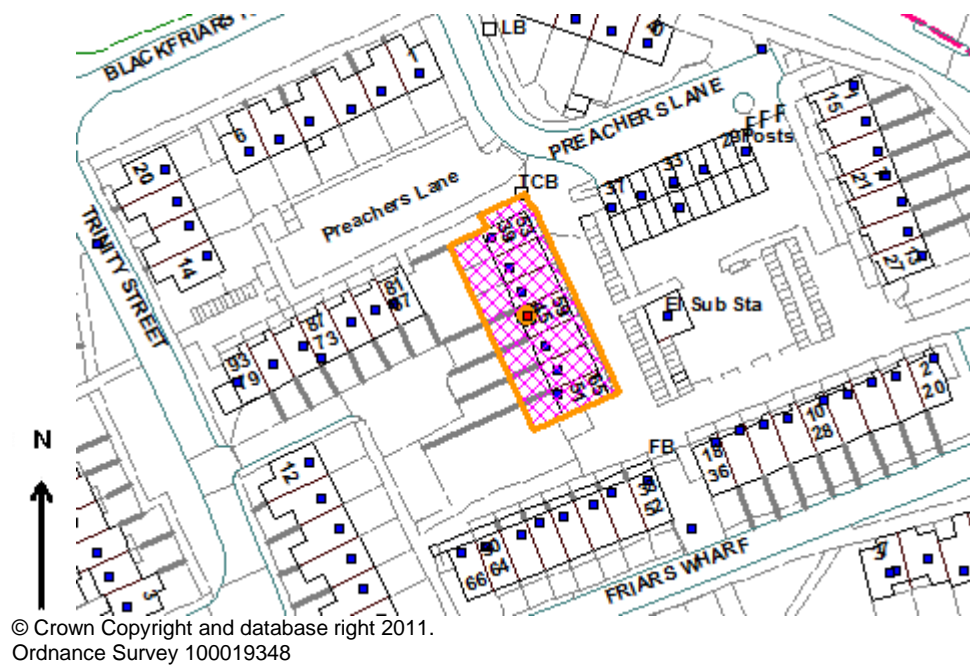

## Appendix 1: Site Plan: 16/00735/CT3 - Odd 39 To 65 Preachers Lane, Oxford

This page is intentionally left blank